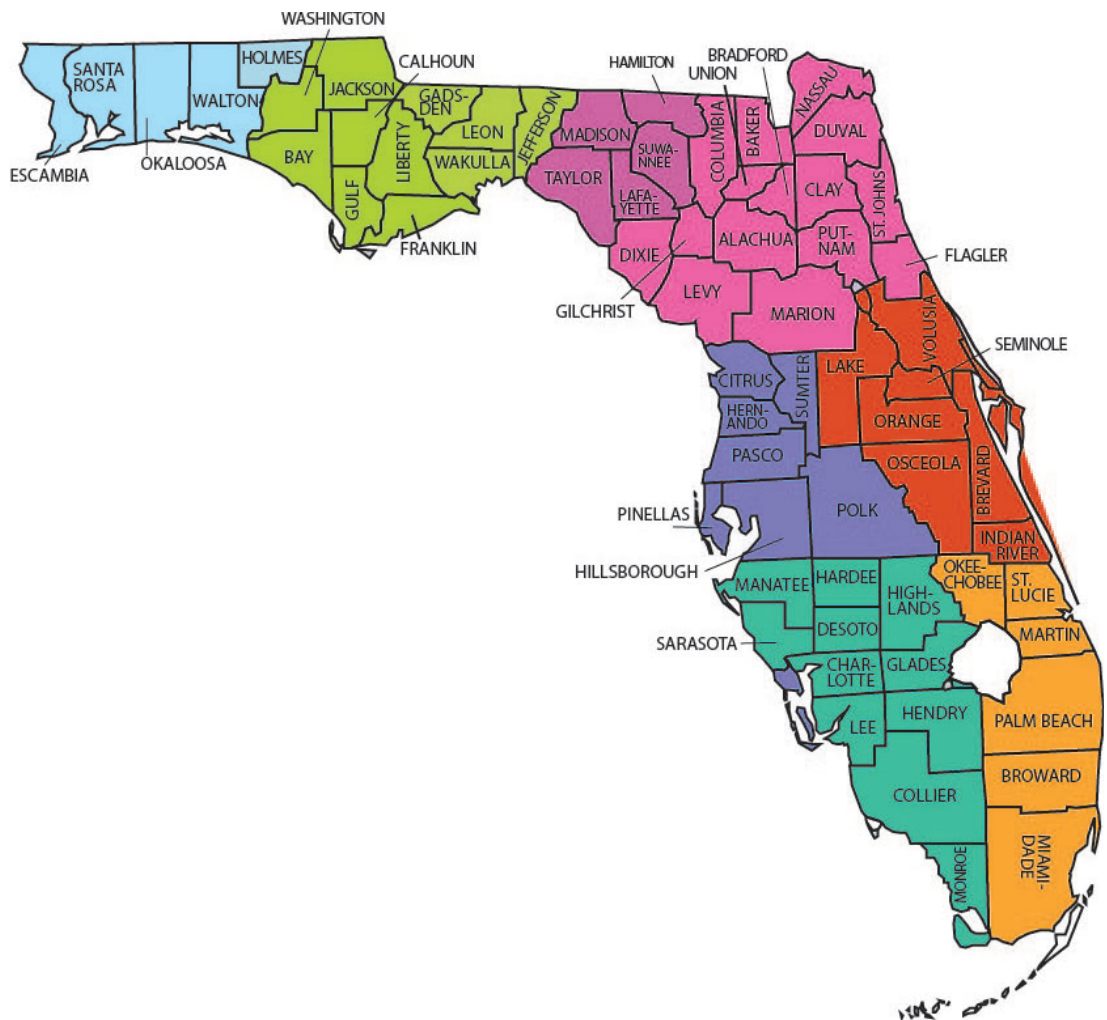

SARASOTA*

(WAREHOUSE)
 941.312.5710 office
 941.799.6009 fax
 8250 Vicela Drive,
 United 4&5
 Sarasota, FL 34240

*These locations do not provide sales or service. Other customers may call to make an appointment.