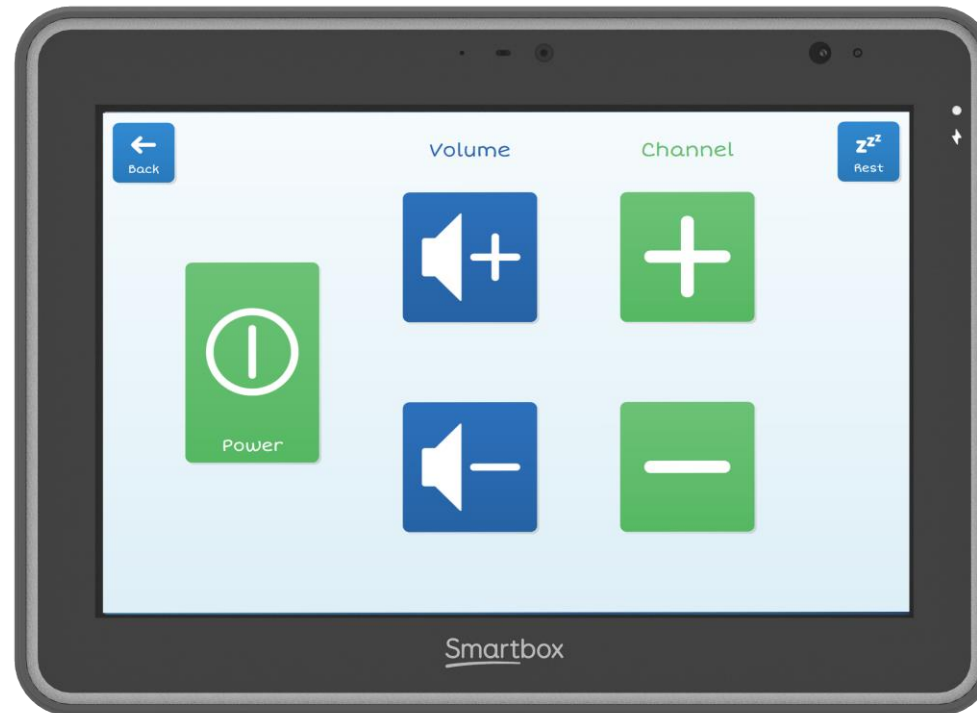

Grid 10s

Created by

Smartbox

Introducing Grid Pad 10s

Grid Pad 10s is a dedicated, multi-access device designed for users who want a portable and rugged communication aid.

The high-quality engineering and unique set of features bring you a next generation AAC device designed with independence and durability in mind.

”

Nikki Michael
Joe's mum

Versatile positioning

Flat

The ergonomic wedge shape of the case helps users access their device when it's lying flat.

Adjustable stand

An adjustable flip-out stand allows you to position Grid Pad 10s at any angle on a desk.

Multi-access device

Grid Pad 10s is a multi-access device, so there are lots of ways to interact with it. There is a touch screen which you can use with a keyguard, there are two switch ports for switch access, and two

Built-in infrared Environment Control

GEWA infrared Environment Control allows you to operate devices around your home, like your TV and other remote-controlled gadgets.

The front facing IR learning window provides ease of programming, and the multi-directional infrared LEDs give you a powerful 10m range signal.