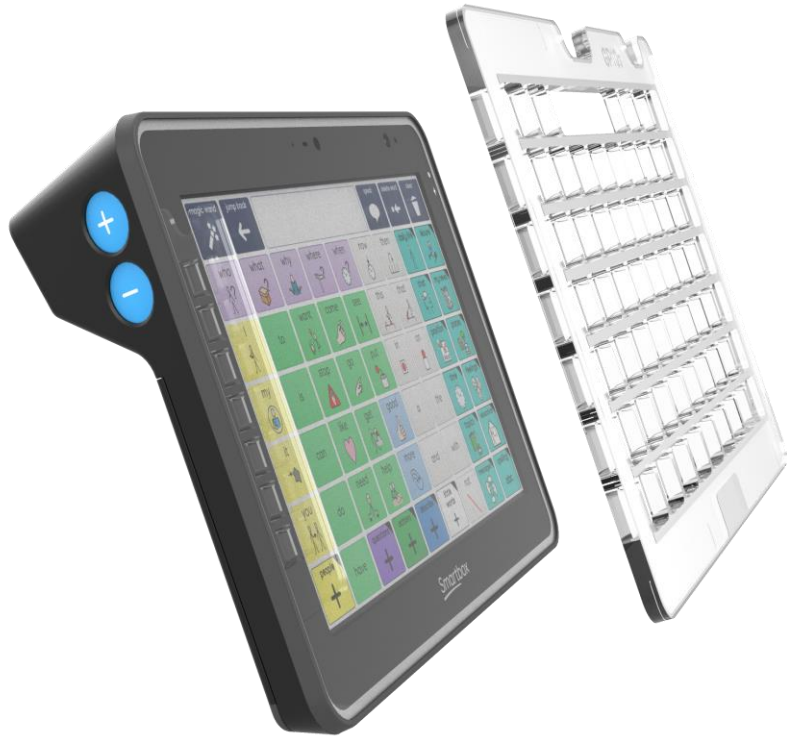

Multi-access device

Grid Pad 10s is a multi-access device, so there are lots of ways to interact with it. There is a touch screen which you can use with a keyguard, there are two switch ports for switch access, and two

USB ports for use with USB access devices like joysticks and alternative mice. You can also connect Bluetooth devices to your Grid Pad for wireless switches, pointers, headphones and more.