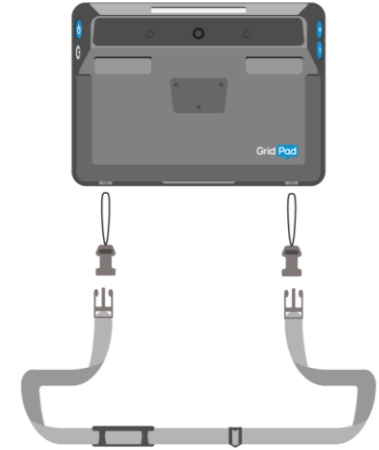

Beautifully engineered

Reinforced ports

Grid Pad 10s features extra strong ports and rubber port covers for added protection and durability.

Toughened glass

The antiglare screen is made with toughened industrial grade glass, which has been optically bonded to the display panel, protecting it against impacts and scratches.

”

Nikki Michael
Joe's mum

Versatile positioning

Flat

The ergonomic wedge shape of the case helps users access their device when it's lying flat.

Adjustable stand

An adjustable flip-out stand allows you to position Grid Pad 10s at any angle on a desk.

Mounting

Mount your device to your wheelchair with the dual mounting plate - which fits with both Daessy and Rehadapt mounts.

Carry strap

Attach the adjustable shoulder strap to take Grid Pad 10s with you.

Multi-access device

Grid Pad 10s is a multi-access device, so there are lots of ways to interact with it. There is a touch screen which you can use with a keyguard, there are two switch ports for switch access, and two