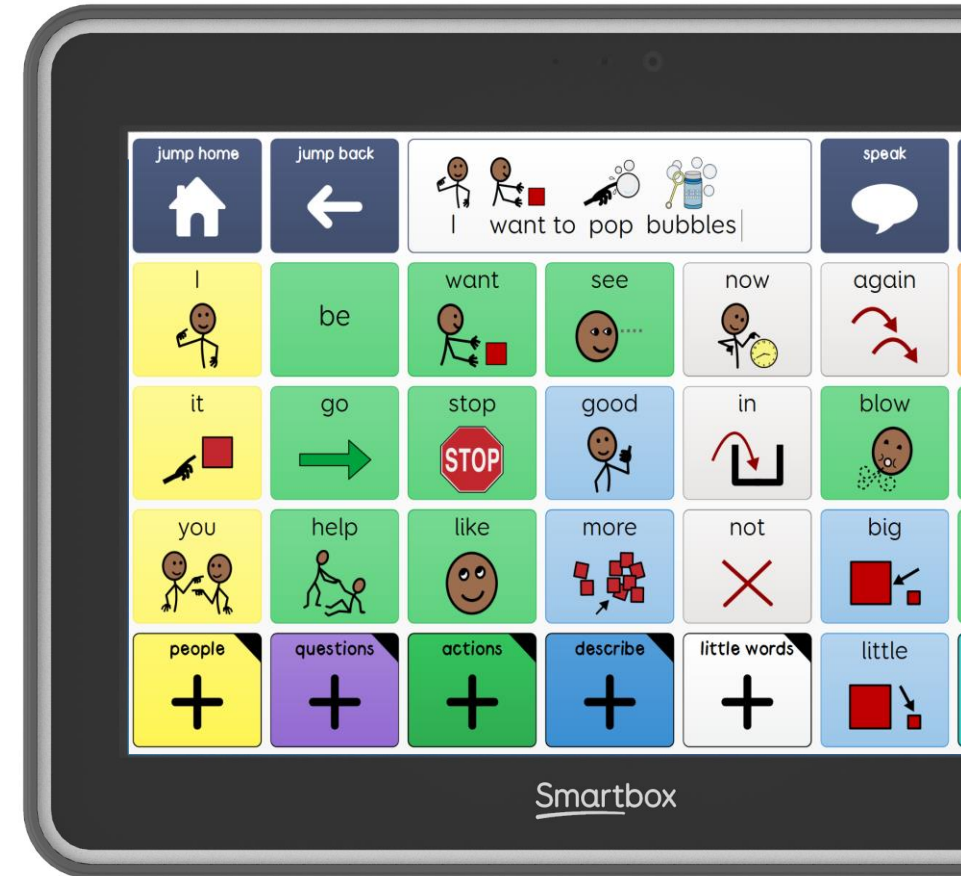

Grid 10s

Created by

Smartbox

Introducing Grid Pad 10s

Grid Pad 10s is a dedicated, multi-access device designed for users who want a portable and rugged communication aid.

The high-quality engineering and unique set of features bring you a next generation AAC device designed with independence and durability in mind.

As the fastest 10" device available on the assistive technology market, Grid Pad 10s brings you all the power of a consumer grade PC, specifically built for AAC.

Intel i5
processor

8 GB
RAM

256 GB
hard drive

Beautifully engineered

Reinforced ports

Grid Pad 10s features extra strong ports and rubber port covers for added protection and durability.

Toughened glass

The antiglare screen is made with toughened industrial grade glass, which has been optically bonded to the display panel, protecting it against impacts and scratches.

”

Nikki Michael
Joe's mum

Versatile positioning

Flat

The ergonomic wedge shape of the case helps users access their device when it's lying flat.

Adjustable stand

An adjustable flip-out stand allows you to position Grid Pad 10s at any angle on a desk.