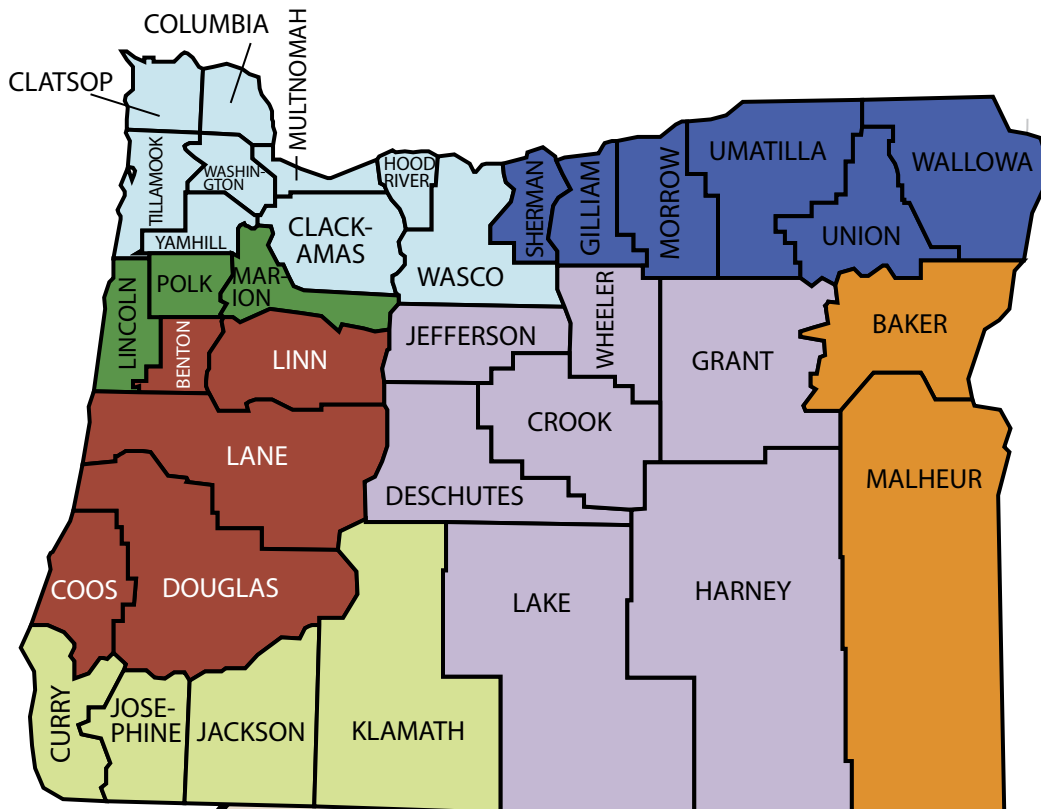

BOISE, ID

208.288.5460 office
855.409.2368 toll free
208.288.2844 fax
1270 E. Fairview Ave.
Ste 150
Meridian, ID 83642

CALIFORNIA